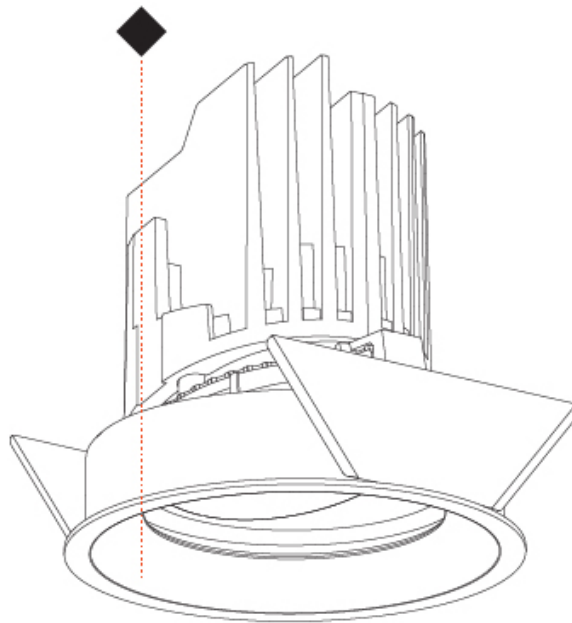

BIONIQ ROUND ADJUSTABLE RECESSED

A35236-

PROJECT

TYPE

SPECIFIER

QUANTITY

DATE